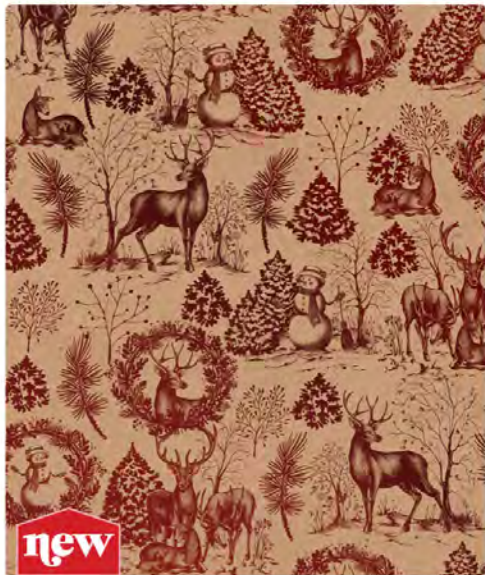

CUTLINES NATURAL KRAFT

Winter Woods